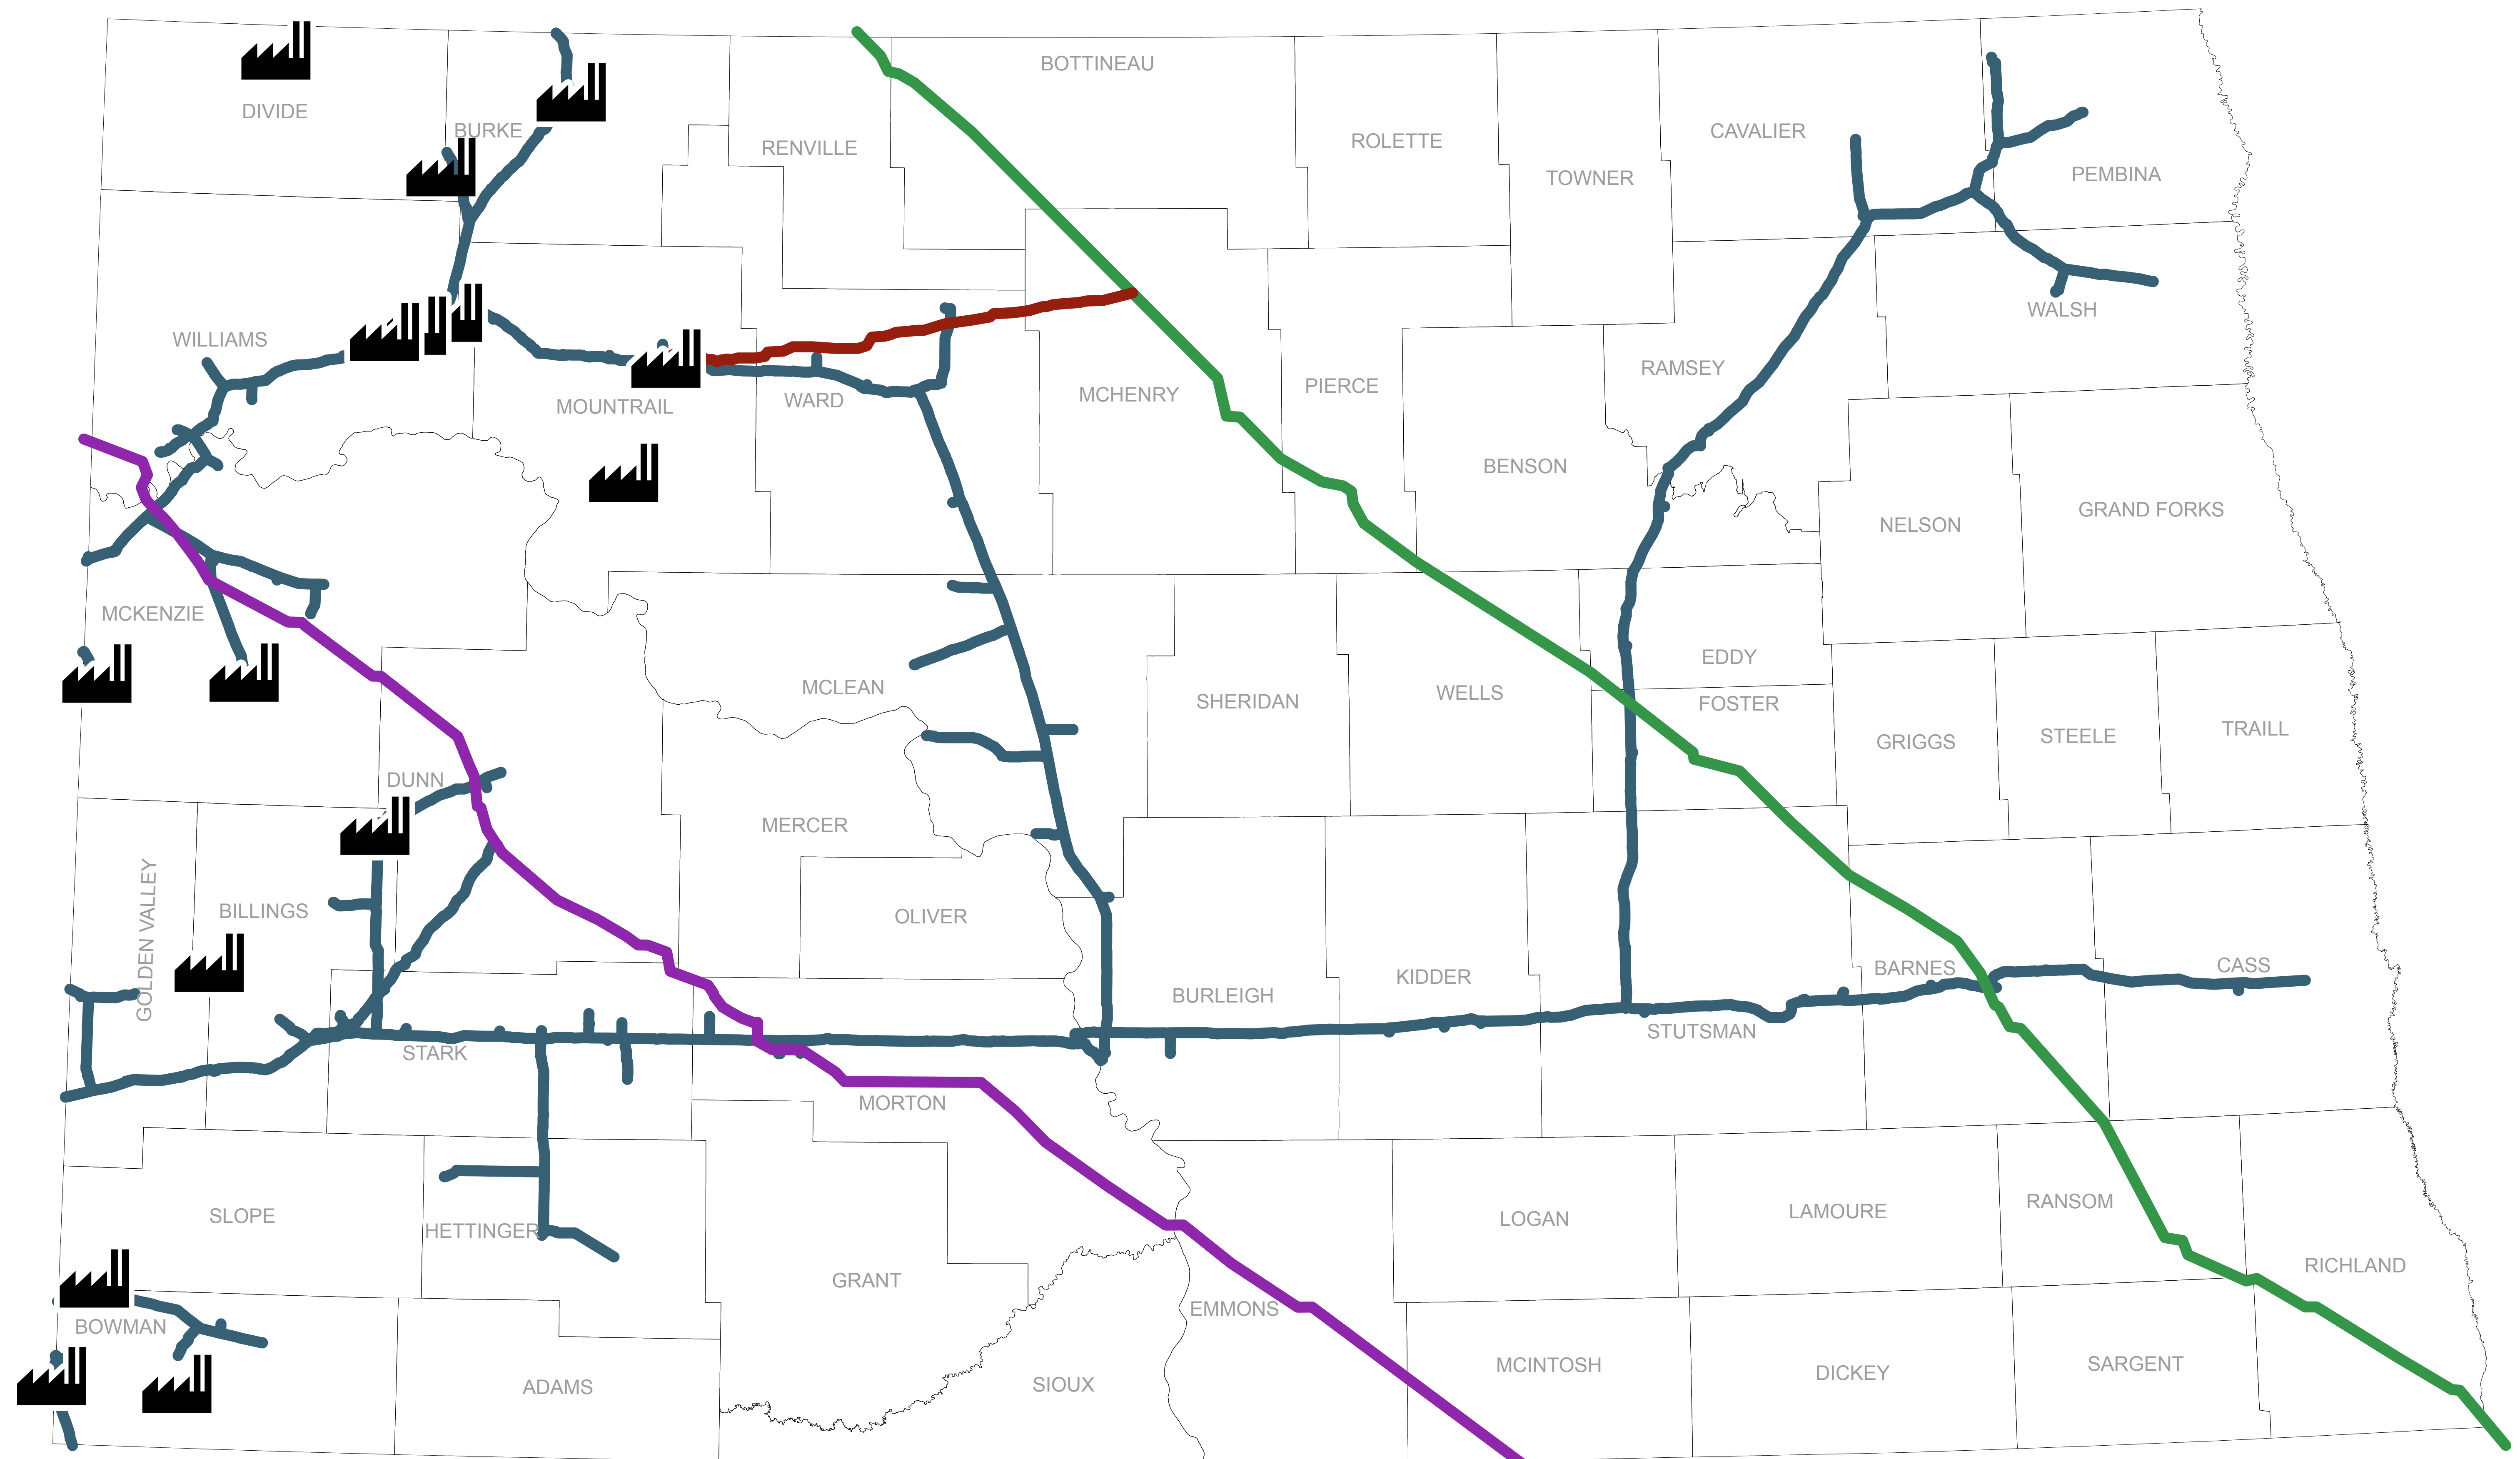

North Dakota Natural Gas Pipelines

- Alliance
- Pecan
- Northern Border
- Williston Basin
-  Gas Processing Plant