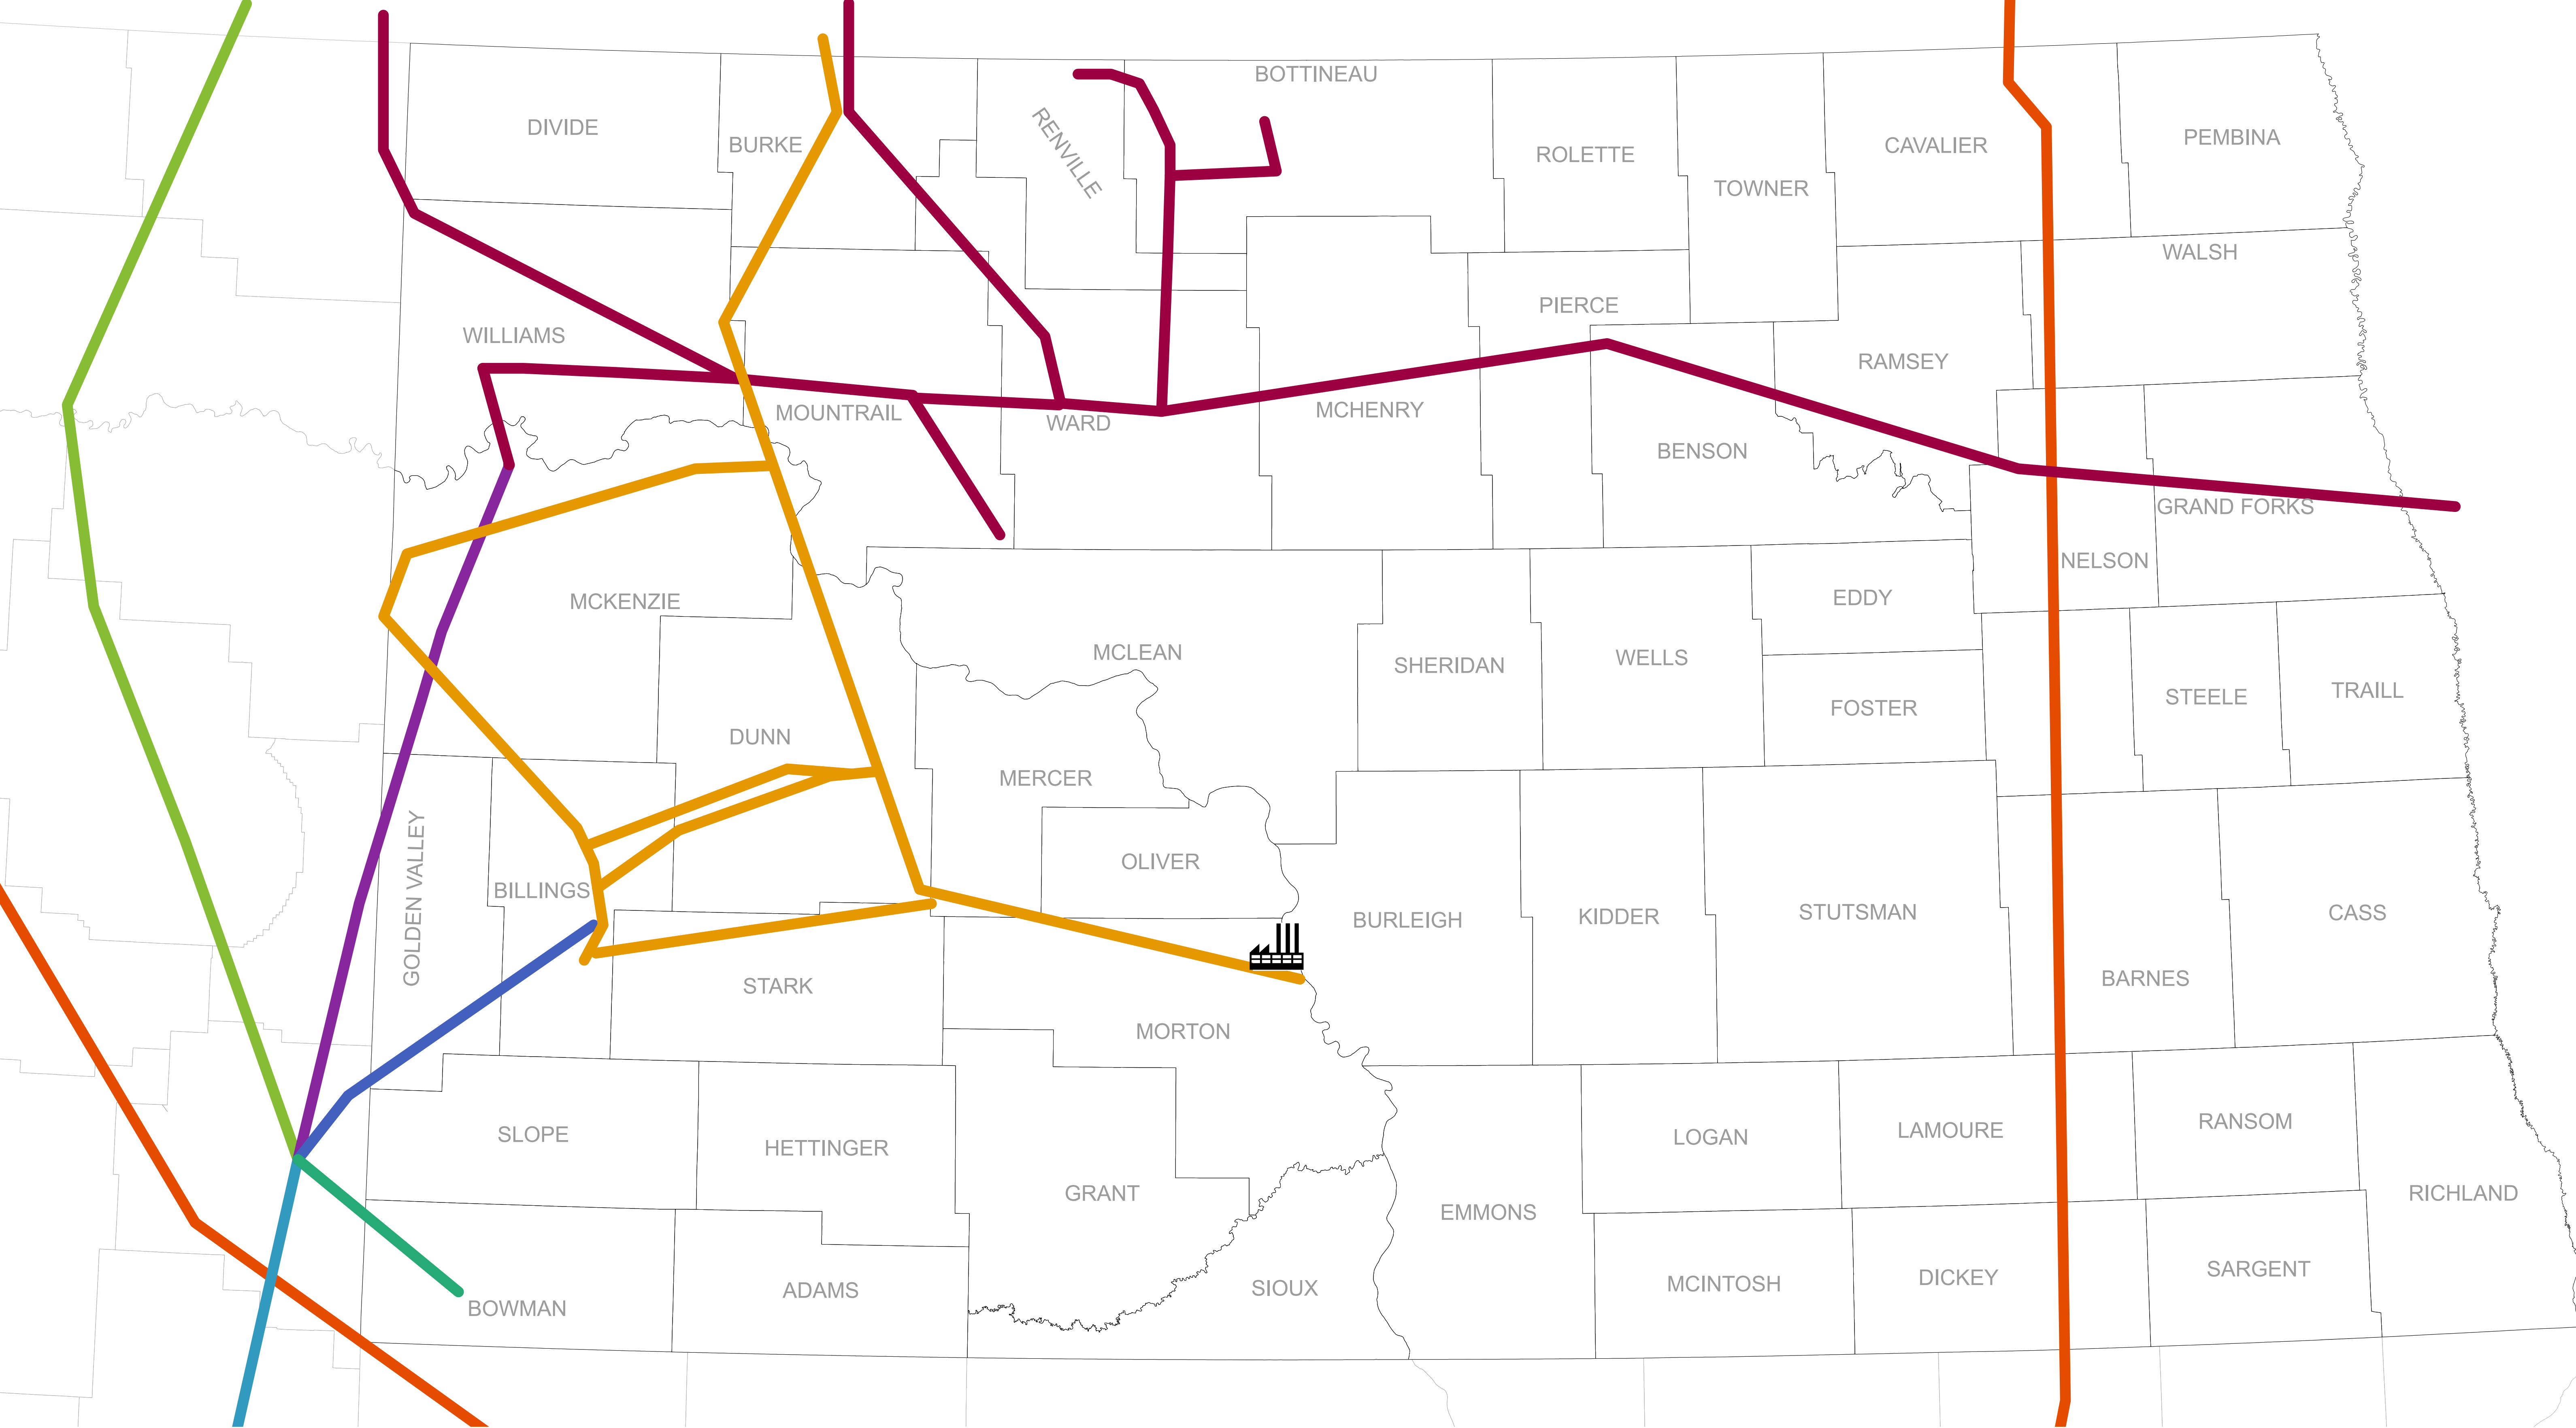

North Dakota Crude Oil Pipelines

- Tesoro
- Bridger
- Enbridge
- Plains
- Tesoro Mandan Refinery
- Belle Fourche
- Butte
- Little Missouri
- TransCanada