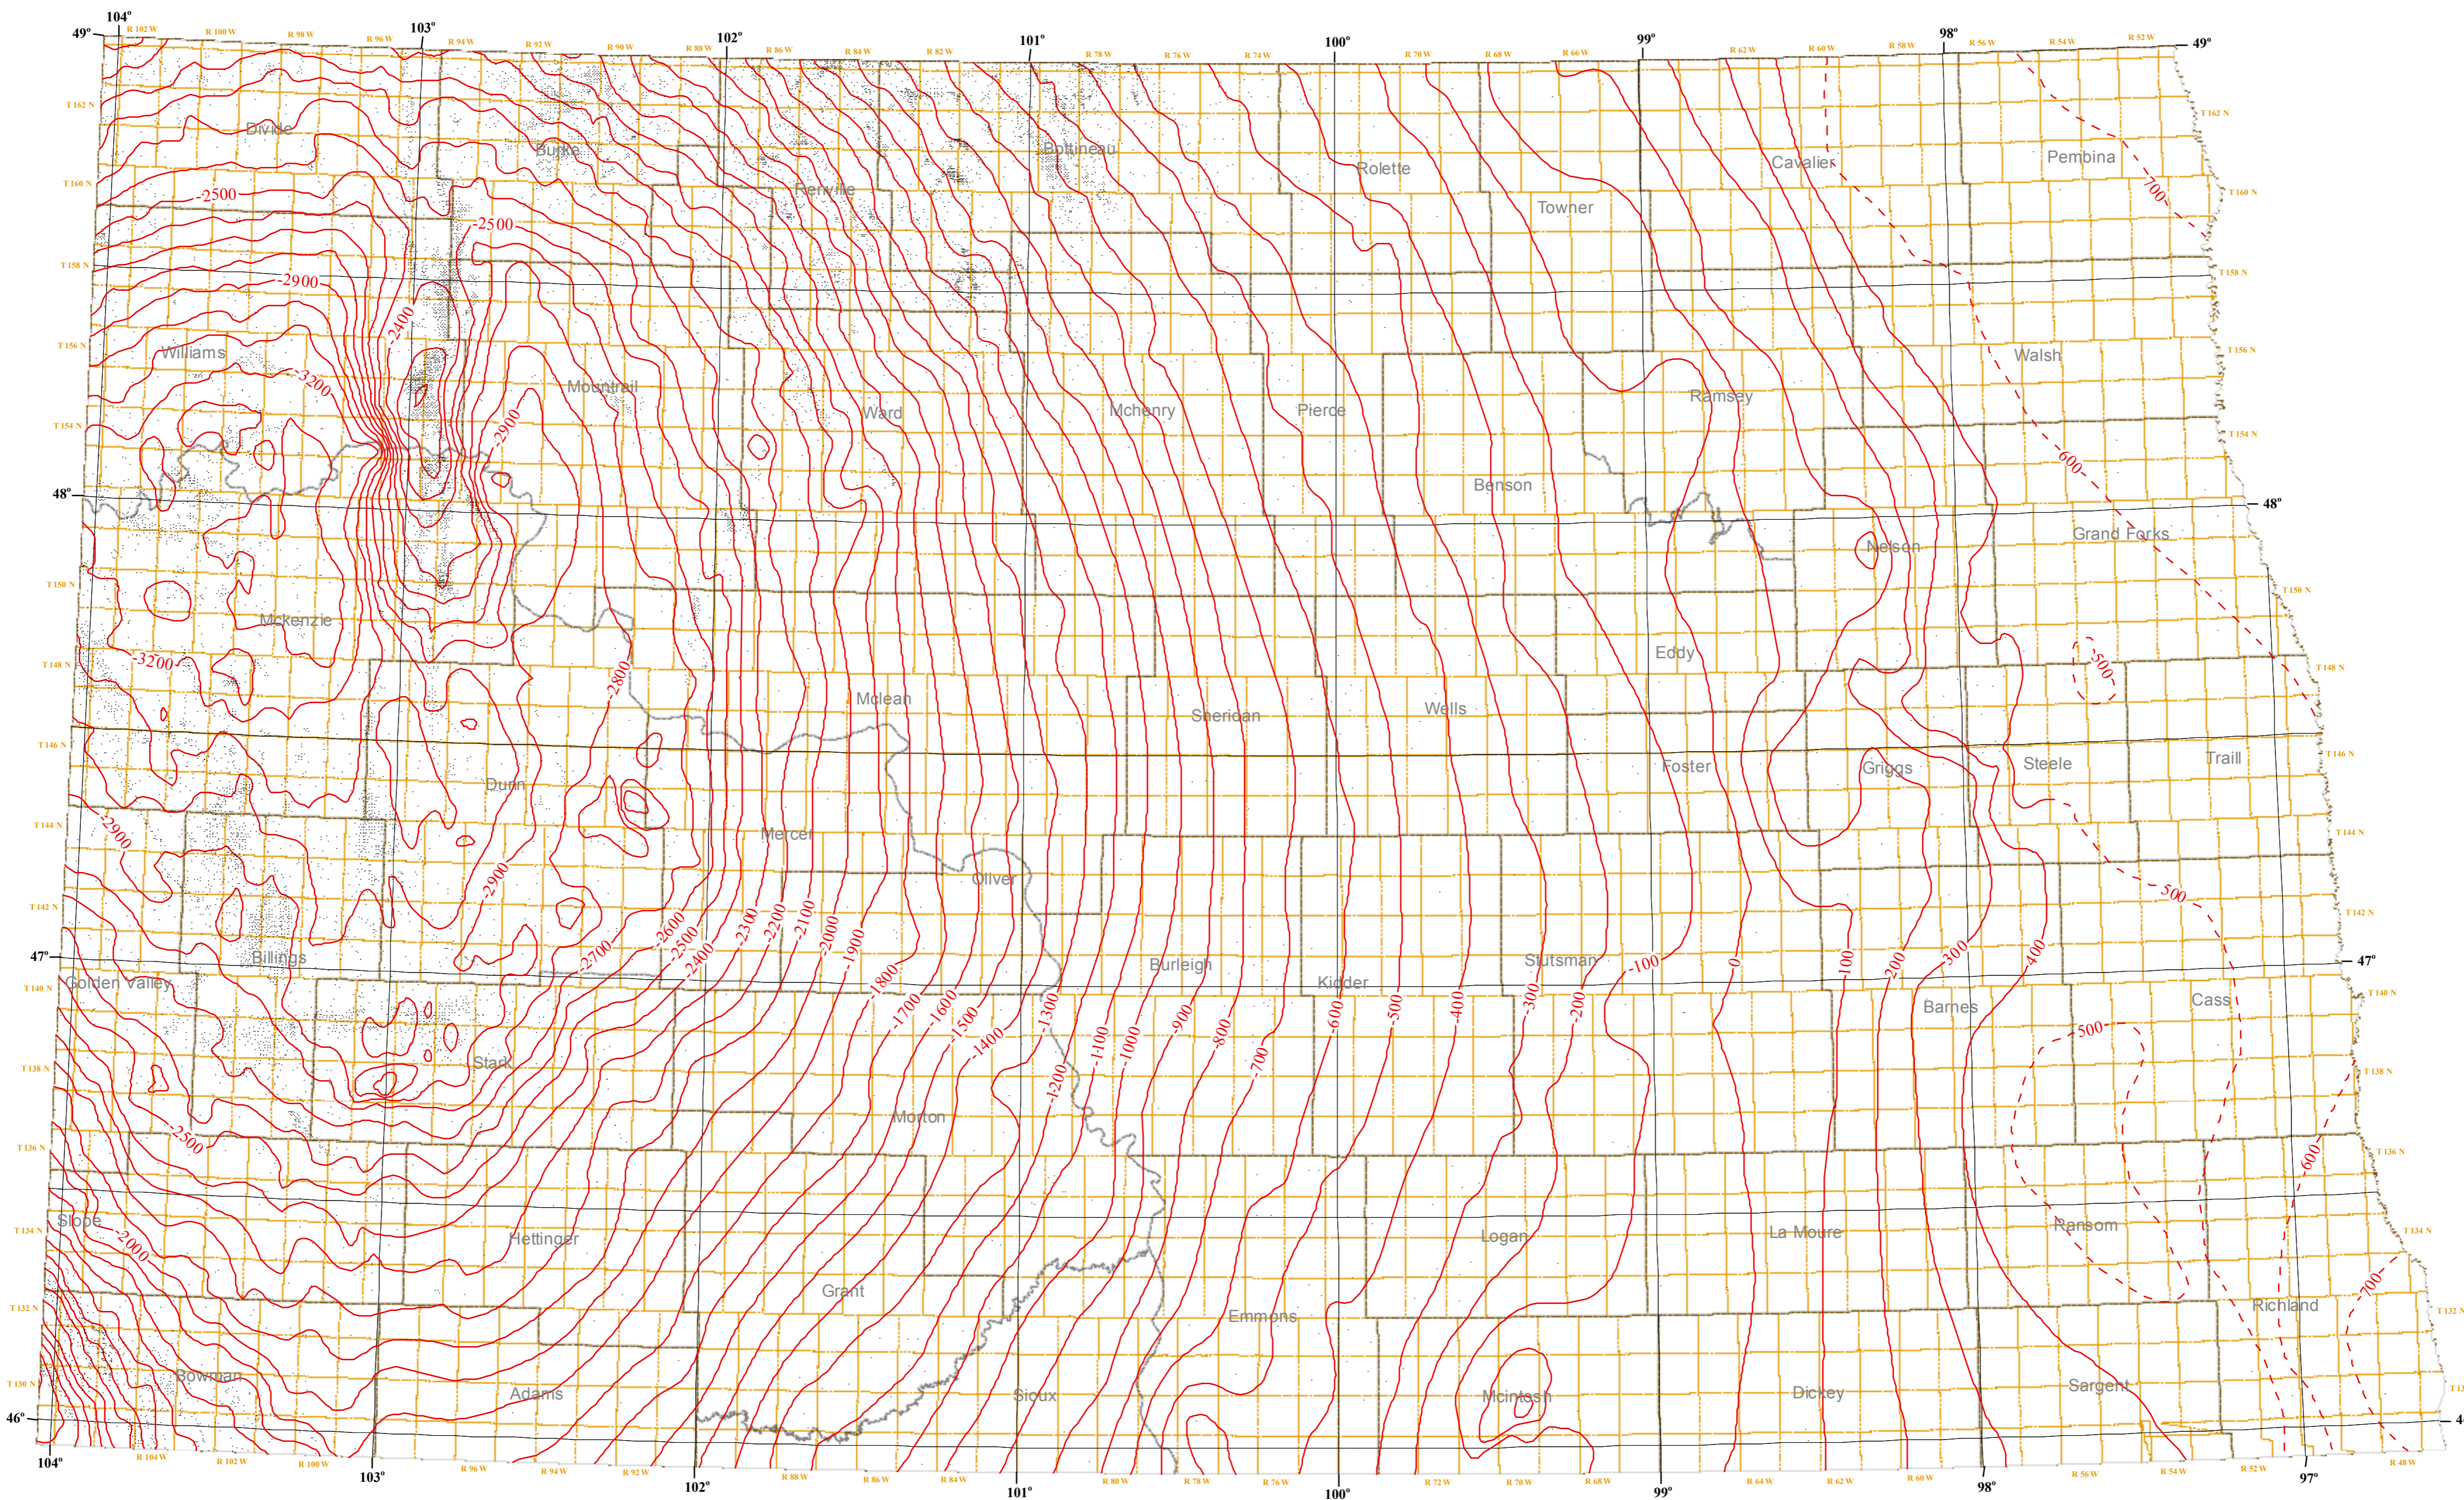

Preliminary Structure Map On Top Of The Cretaceous Inyan Kara Formation in North Dakota

Fred J. Anderson and Bruce J. Juenker

2006

Explanation

- Structure Top of Inyan Kara Formation
- Control Points for Structure
- Township Boundaries
- 100K Sheet Boundaries
- County Boundaries

Scale 1:1,000,000

North American Datum 1983 Lambert Conformal Conic