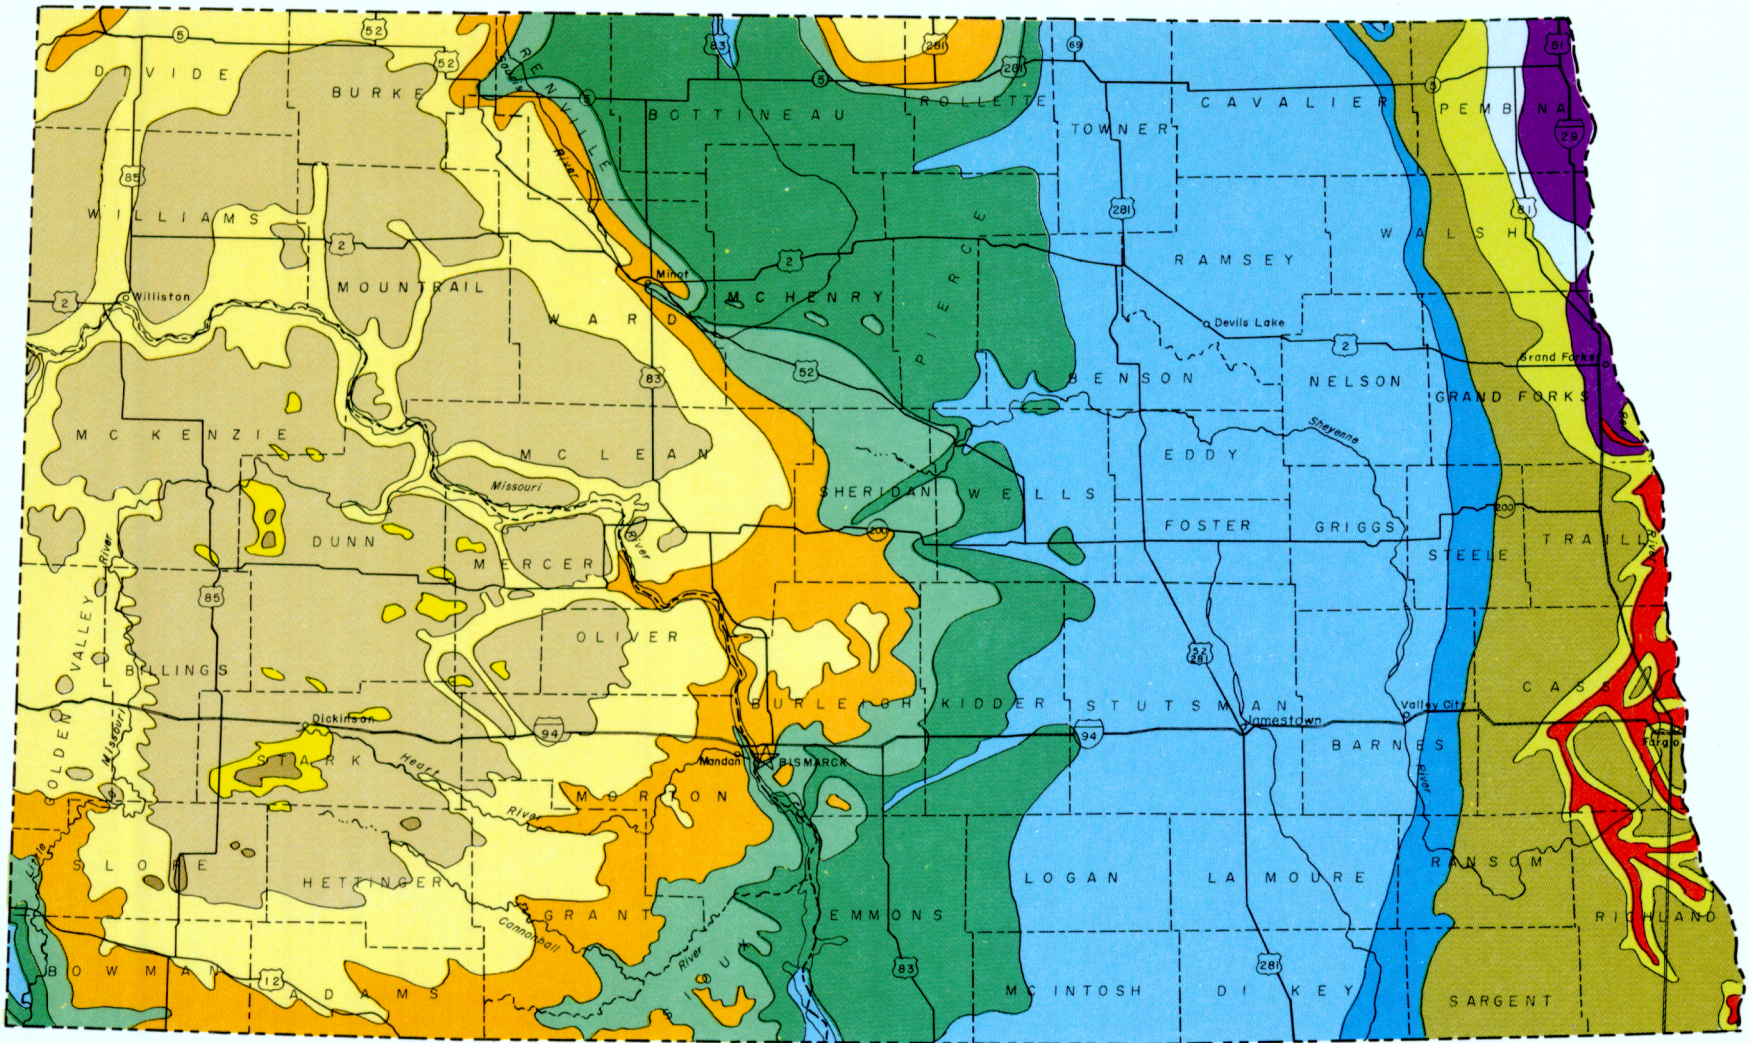

GENERALIZED BEDROCK GEOLOGIC MAP OF NORTH DAKOTA

by C. G. Carlson, revised Nov., 1973

Miscellaneous Map 16

- | | | |
|---|--|---|
| <p>TERTIARY SYSTEM</p> <ul style="list-style-type: none"> White River Group Golden Valley Formation Sentinel Butte Formation Tongue River Formation Ludlow, Cannonball, Tullock Formations | <p>CRETACEOUS SYSTEM</p> <ul style="list-style-type: none"> Hell Creek Formation Fox Hills Formation Pierre Formation Niobrara Formation Carlile, Greenhorn, Belle Fourche, Mowry, Newcastle, and Skull Creek Formations Fall River and Lakota Formations | <p> JURASSIC ROCKS</p> <p> ORDOVICIAN ROCKS</p> <p> PRECAMBRIAN ROCKS</p> |
|---|--|---|