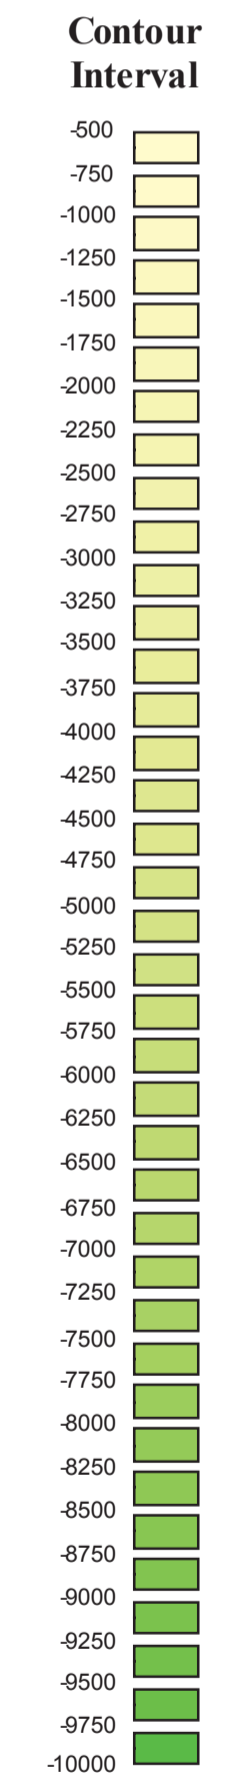

# Structure on the Top of the Bakken Formation

Julie A. LeFever

Index Map

Typical Log

### Explanation

- Top of Bakken Formation (in feet below sea level)
- Township Boundaries
- County Boundaries