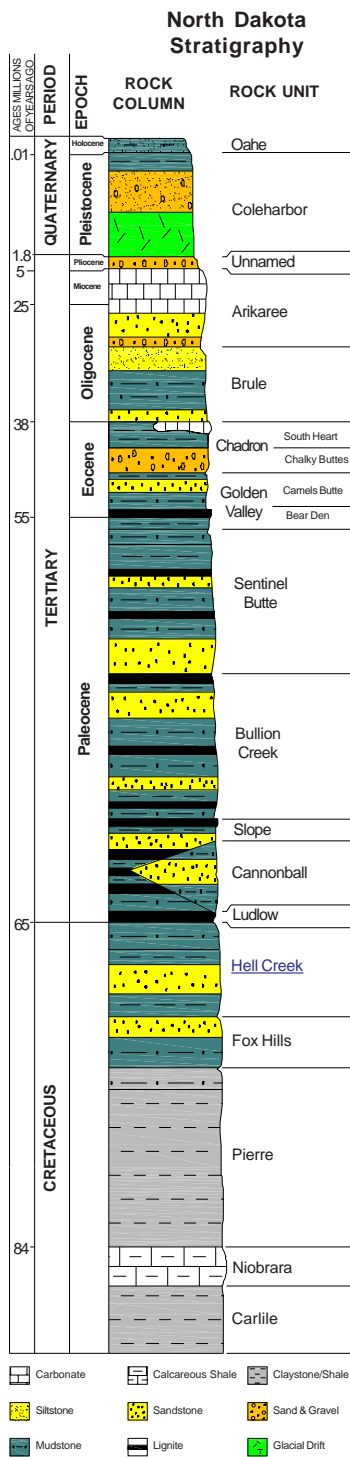

Troodon

Common Name:

Classification:

Class: Reptilia

Order: Saurischia

Family: Troodontidae

Tooth of the theropod dinosaur, *Troodon*. 4 mm high. Cretaceous [Hell Creek](#) Formation. Morton County. North Dakota State Fossil Collection.

Description:

Troodon was a small, man-sized, meat eating dinosaur. It grew to lengths of about 6 feet and only weighed about 50 pounds. It had a narrow head, large eyes, closely spaced teeth and long, slender hind limbs. Its lightly built body and slender legs suggest that it was very agile. Each foot possessed two sharp claws and it had long fingers probably used to catch small mammals and reptiles. *Troodon* had an enormous brain compared to most other dinosaurs and is believed to be one of the smartest of all dinosaurs.

Troodon. Painting by, and courtesy of, John Sibbick.

Locations where fossils have been found