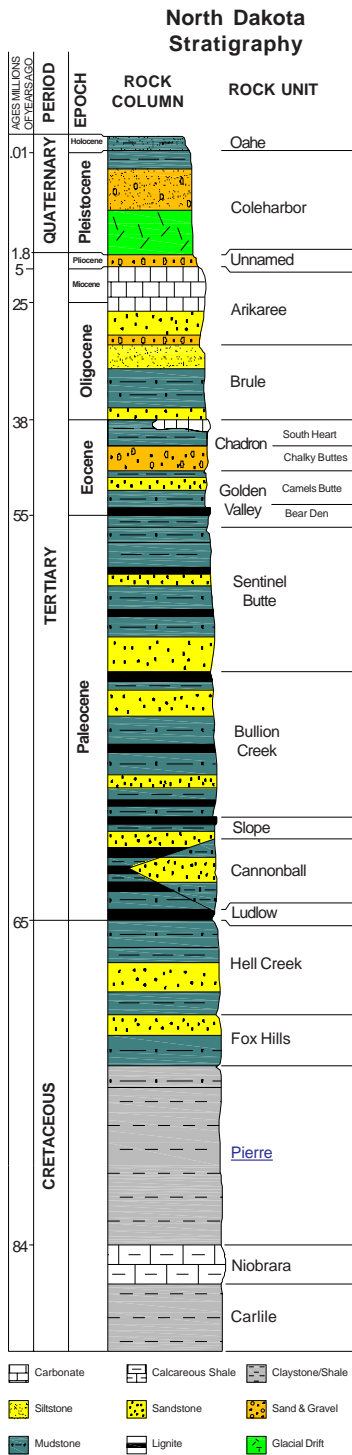

# Elasmosaurus

**Common Name:**

**Classification:**

**Class:** Reptilia

**Order:** Plesiosauria

**Family:** Elasmosauridae

**Description:**

*Elasmosaurus* was one of the large marine plesiosaurs that inhabited the Cretaceous seas at the same time as the mosasaurs. They were also reptiles. Some of them grew to lengths of 40 feet or more. They were predators and competed with mosasaurs for food. Plesiosaurs and mosasaurs lived at the same time as dinosaurs but are not technically considered dinosaurs. They became extinct at about the same time as dinosaurs.

*Elasmosaurus*. Courtesy of Simon and Schuster Publishing Company.

Locations where fossils have been found