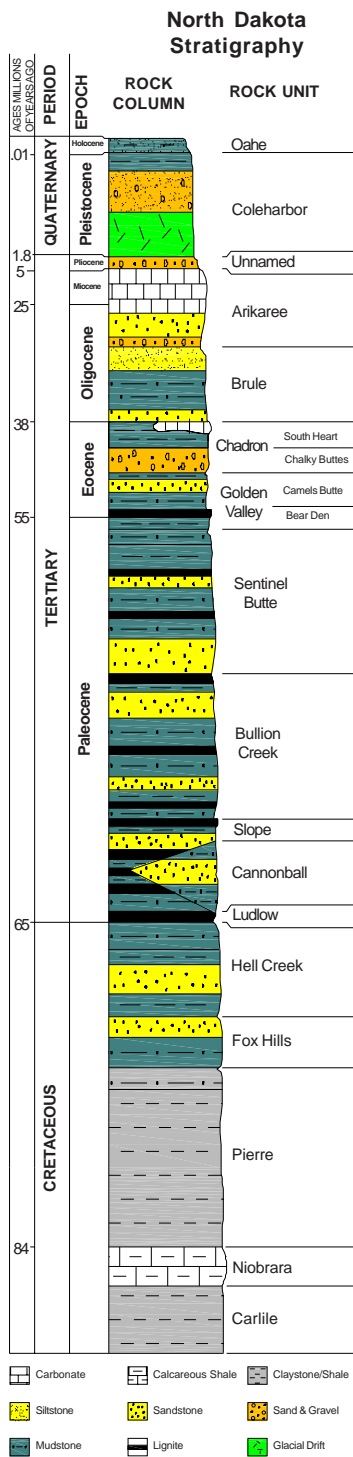

Cervis elaphus

Common Name:
North American elk, wapiti

Classification:
Class: Mammalia
Order: Artiodactyla
Family: Cervidae

Description:
Cervis elaphus, North America elk, lives in North Dakota today but was much more abundant in the past. Two hundred years ago, Lewis and Clark recorded huge herds of elk in North Dakota. They are large animals, the males are up to about 8 feet long and weight on average about 700 pounds. They can live in a variety of habitats including forests and badlands. They are both browsers and grazers. Elk fossils are not common in North Dakota but antlers have been found in Holocene sediments.

Elk (*Cervus*). Painting by, and courtesy of, Vern Erickson.

Locations where fossils have been found